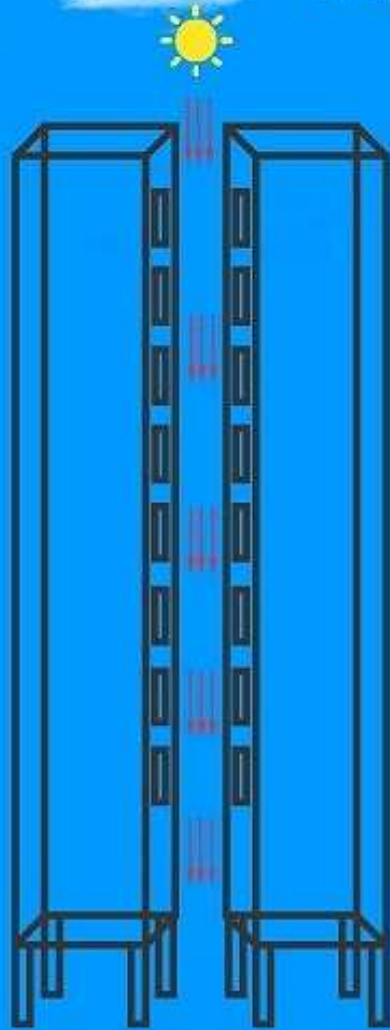

WinLite

Makes Window Live

WinLite

Makes Window Live

Daylight with Windows

Windows are essential in a building for

- Daylight
- Views
- Air Movement

In tropical weather system window shades

Winlite Daylighting system can collect sunlight at all angles of elevation and deliver deep into building space through window.

It is fixed beneath the window shades with light collector exposed to sun.

WinLite

Makes Window Live

WinLite - How it Works

Light Collector

Optically engineered light collector panel can collect sunlight at all angles of incidence into the system.

Reflective System

The collected light is specularly reflected and transported.

Light Diffuser

The light diffuser spread the light into the building space.

WinLite

Makes Window Live

Winlite - At close by buildings

Close by building
windows are helpless to
conduct daylight

Winlite helps this
windows to conduct
daylight