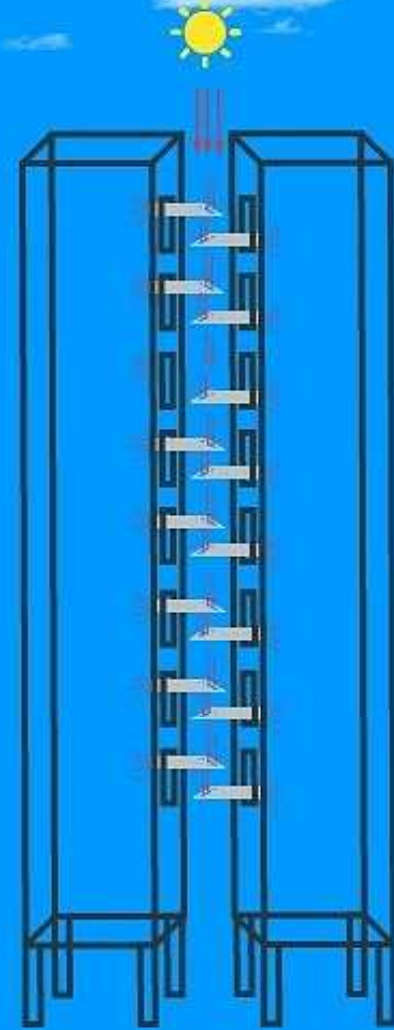

Winlite Daylighting system can collect sunlight at all angles of elevation and deliver deep into building space through window.

It is fixed beneath the window shades with light collector exposed to sun.

WinLite

Makes Window Live

WinLite - How it Works

Light Collector

Optically engineered light collector panel can collect sunlight at all angles of incidence into the system.

Reflective System

The collected light is specularly reflected and transported.

Light Diffuser

The light diffuser spread the light into the building space.

WinLite

Makes Window Live

Winlite - At close by buildings

Close by building
windows are helpless to
conduct daylight

Winlite helps this
windows to conduct
daylight

Winlite help you to create a living space that works with nature rather than against it.

WinLite

Makes Window Live

Winlite - Features

- Easy to fit in for new & existing windows
- Can be used for sliding glass windows and openable shutters
- For windows with shades & without
- Window views not restricted